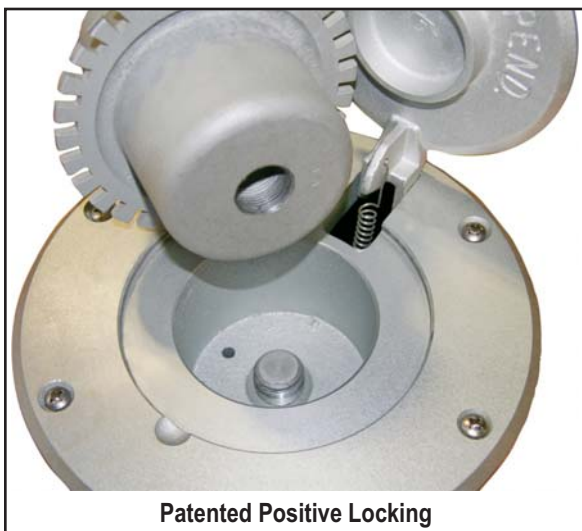

**TODD Marine Products**  
**Flush Mount Base System**  
**#6900**

*The Todd Supreme Sportfishing Chair is an excellent choice for use with the Flush Mount Base System, as illustrated here.*

The patented Todd Flush Mount Base system is the most versatile and easy to use pedestal base system ever designed for marine use. The system allows boaters to install a wide variety of fishing seats, rocket launchers, battle stations, table tops, etc. throughout their vessel. When desired, the seat or table may be quickly removed and stowed.

Todd's patented Flush Mount Base (#6900) requires either the Todd Adjustable Pedestal (#5935) OR the Todd 15" Fixed Height Pedestal (#5915). Also available for use with this unique system is the Todd 29" Fixed Height Table Pedestal (#6900-29).