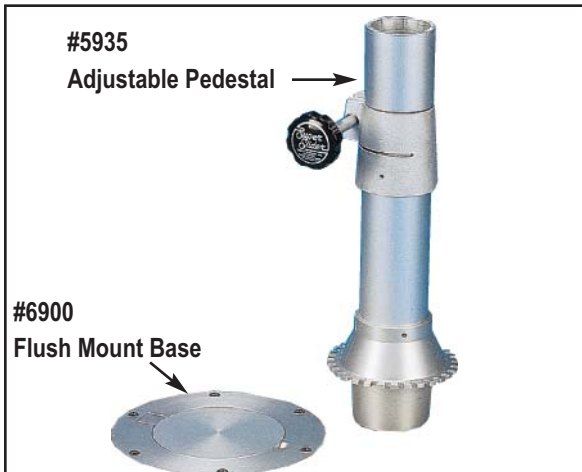

**TODD Marine Products**  
**Flush Mount Base System**  
**#6900**

*The Todd Supreme Sportfishing Chair is an excellent choice for use with the Flush Mount Base System, as illustrated here.*

The patented Todd Flush Mount Base system is the most versatile and easy to use pedestal base system ever designed for marine use. The system allows boaters to install a wide variety of fishing seats, rocket launchers, battle stations, table tops, etc. throughout their vessel. When desired, the seat or table may be quickly removed and stowed.

Todd's patented Flush Mount Base (#6900) requires either the Todd Adjustable Pedestal (#5935) OR the Todd 15" Fixed Height Pedestal (#5915). Also available for use with this unique system is the Todd 29" Fixed Height Table Pedestal (#6900-29).

These Pedestals will accept: Table Spider (#5203-1), Seat Spider (#5203A), or Seat Sliders (#5201A, 6002A)  
For more information, contact:

**TODD Marine Products**  
361 Neptune Avenue • West Babylon NY 11704  
(631) 661-8300 • [www.toddusa.com](http://www.toddusa.com) • (631) 661-8300