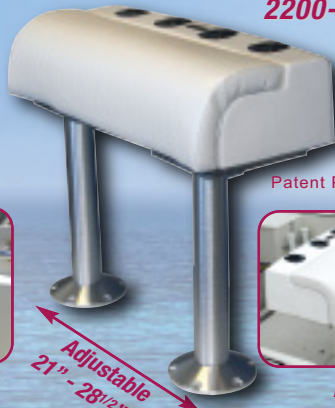

1792-URH*

1792-NIRH*

1792-CRH top section only*

*Includes 4 rod holders

Swingback Seats

Our most popular swingback style seat, features double-wall, foam insulated interior with rounded corners to prevent bait from getting trapped, stainless steel or mahogany swing-arms that fit into a recessed pocket, heavily padded white marine grade vinyl bottom and back cushions and a drain fitting. The wide flange around the bottom of the unit makes installation easy.

1758-18U

Replacement Cushion Set 1758-C

QUICK & EASY REPLACEMENT FOR OLD WORN OUT PEDESTAL SEATS

Replace Your Old Pedestal Seats !!

2200-50SA

Patent Pending

Before

After

Adjustable
21" - 28^{1/2}"

TODD LEANING POSTS feature rugged construction, tufted removable cushion, rod holders, anodized aluminum posts. Ideal for center console boats.

Universal Leaning Post (Pedestal Seat Replacement System)